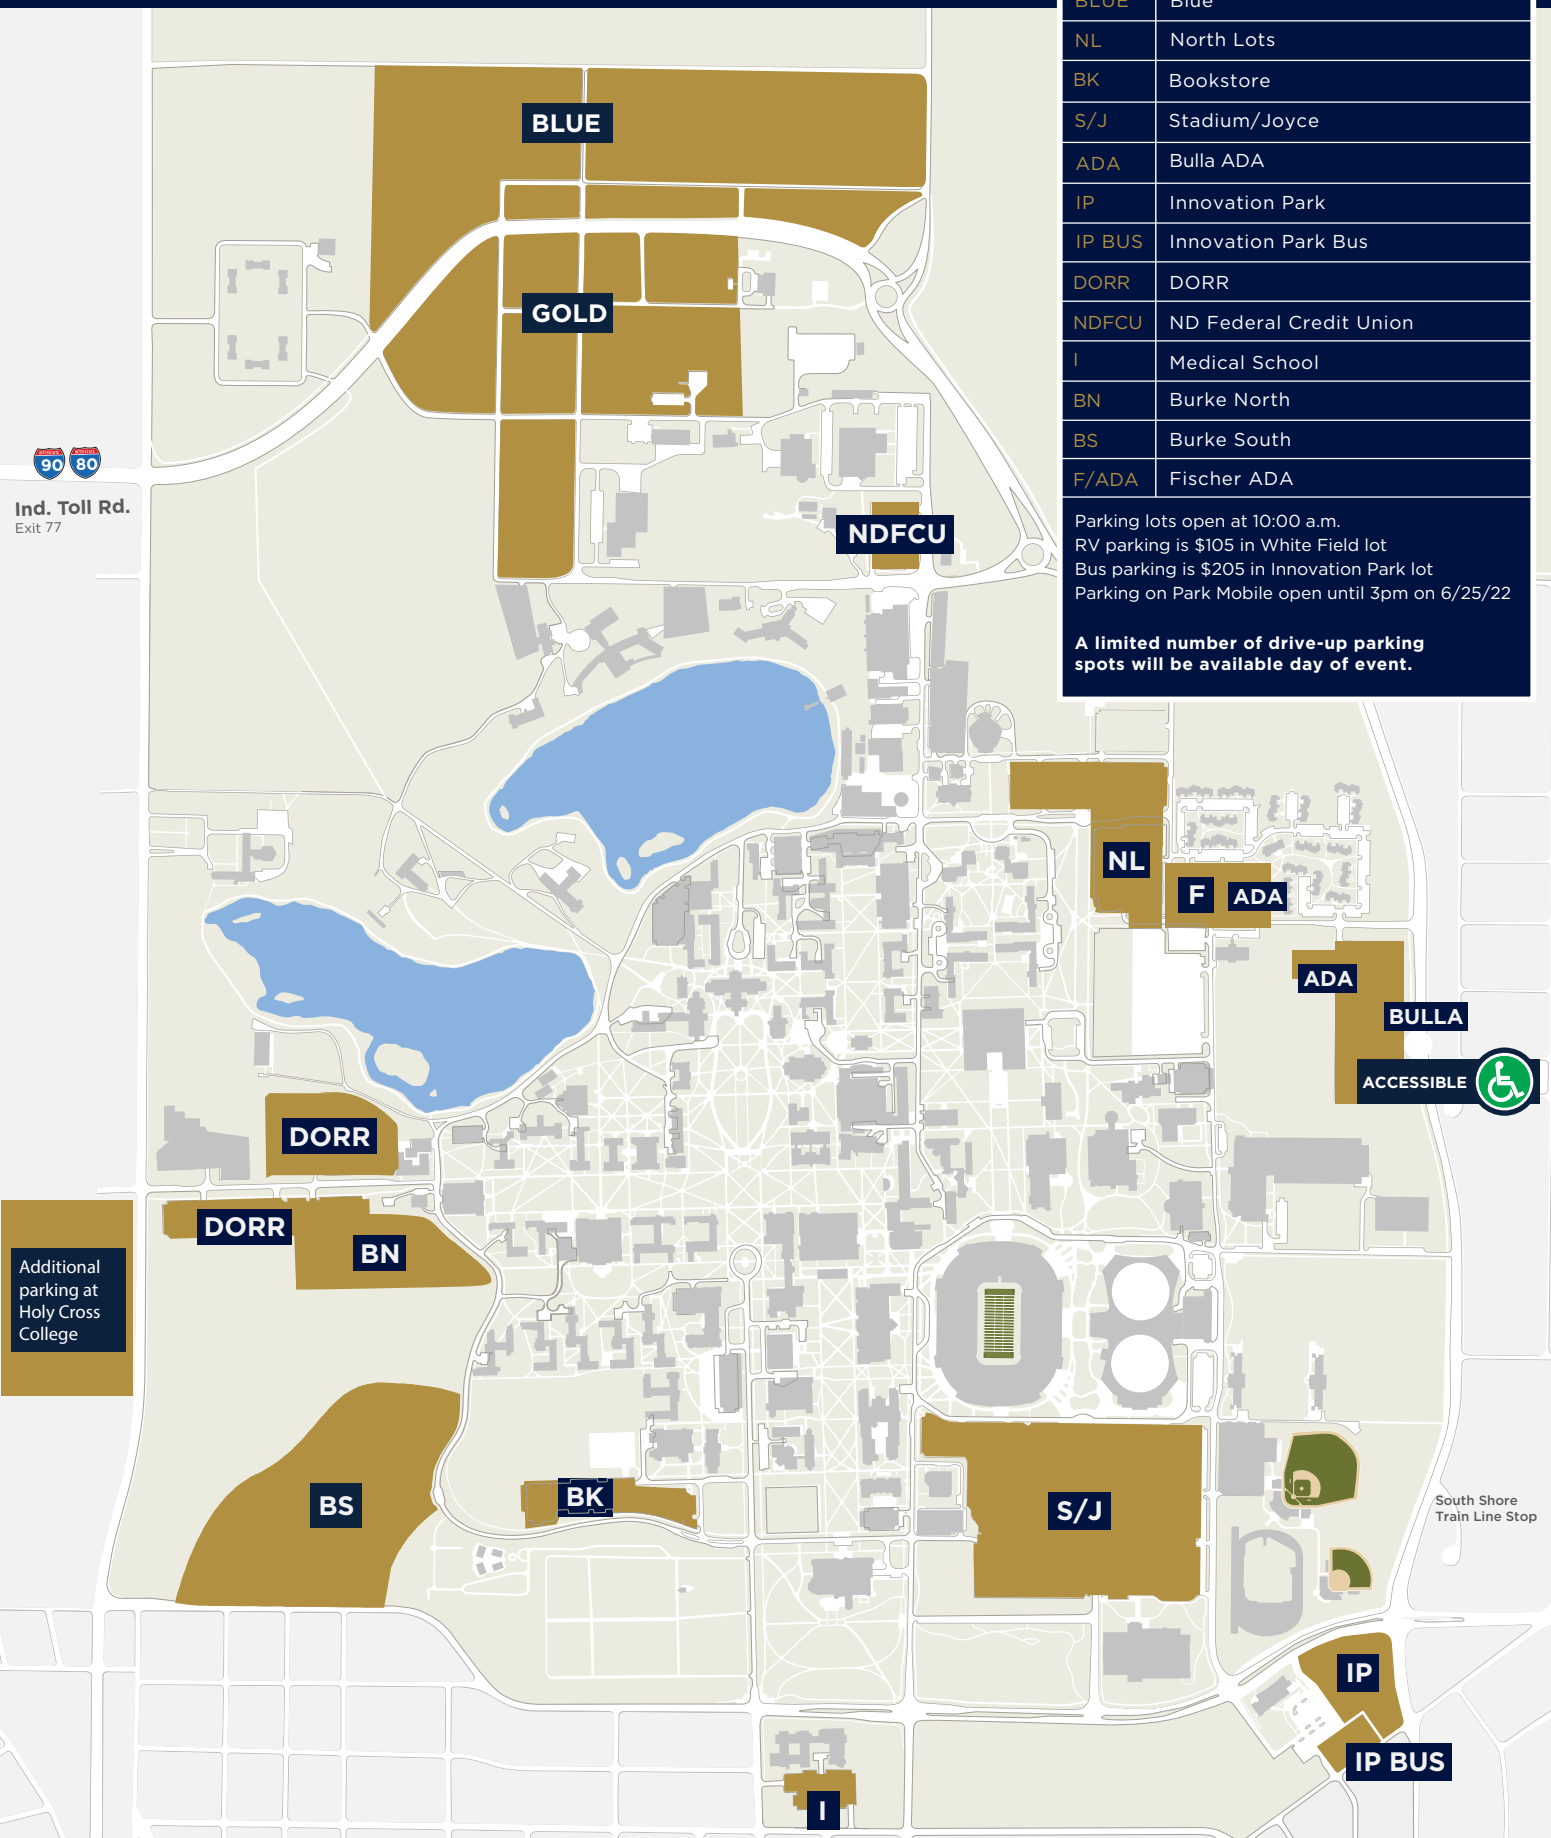

Billy Joel at Notre Dame

PARKING

	PRE-PURCHASE PARKING - parking pass required for entry
GOLD	Gold
BLUE	Blue
NL	North Lots
BK	Bookstore
S/J	Stadium/Joyce
ADA	Bulla ADA
IP	Innovation Park
IP BUS	Innovation Park Bus
DORR	DORR
NDFCU	ND Federal Credit Union
I	Medical School
BN	Burke North
BS	Burke South
F/ADA	Fischer ADA

Parking lots open at 10:00 a.m.
RV parking is $105 in White Field lot
Bus parking is $205 in Innovation Park lot
Parking on Park Mobile open until 3pm on 6/25/22

A limited number of drive-up parking spots will be available day of event.