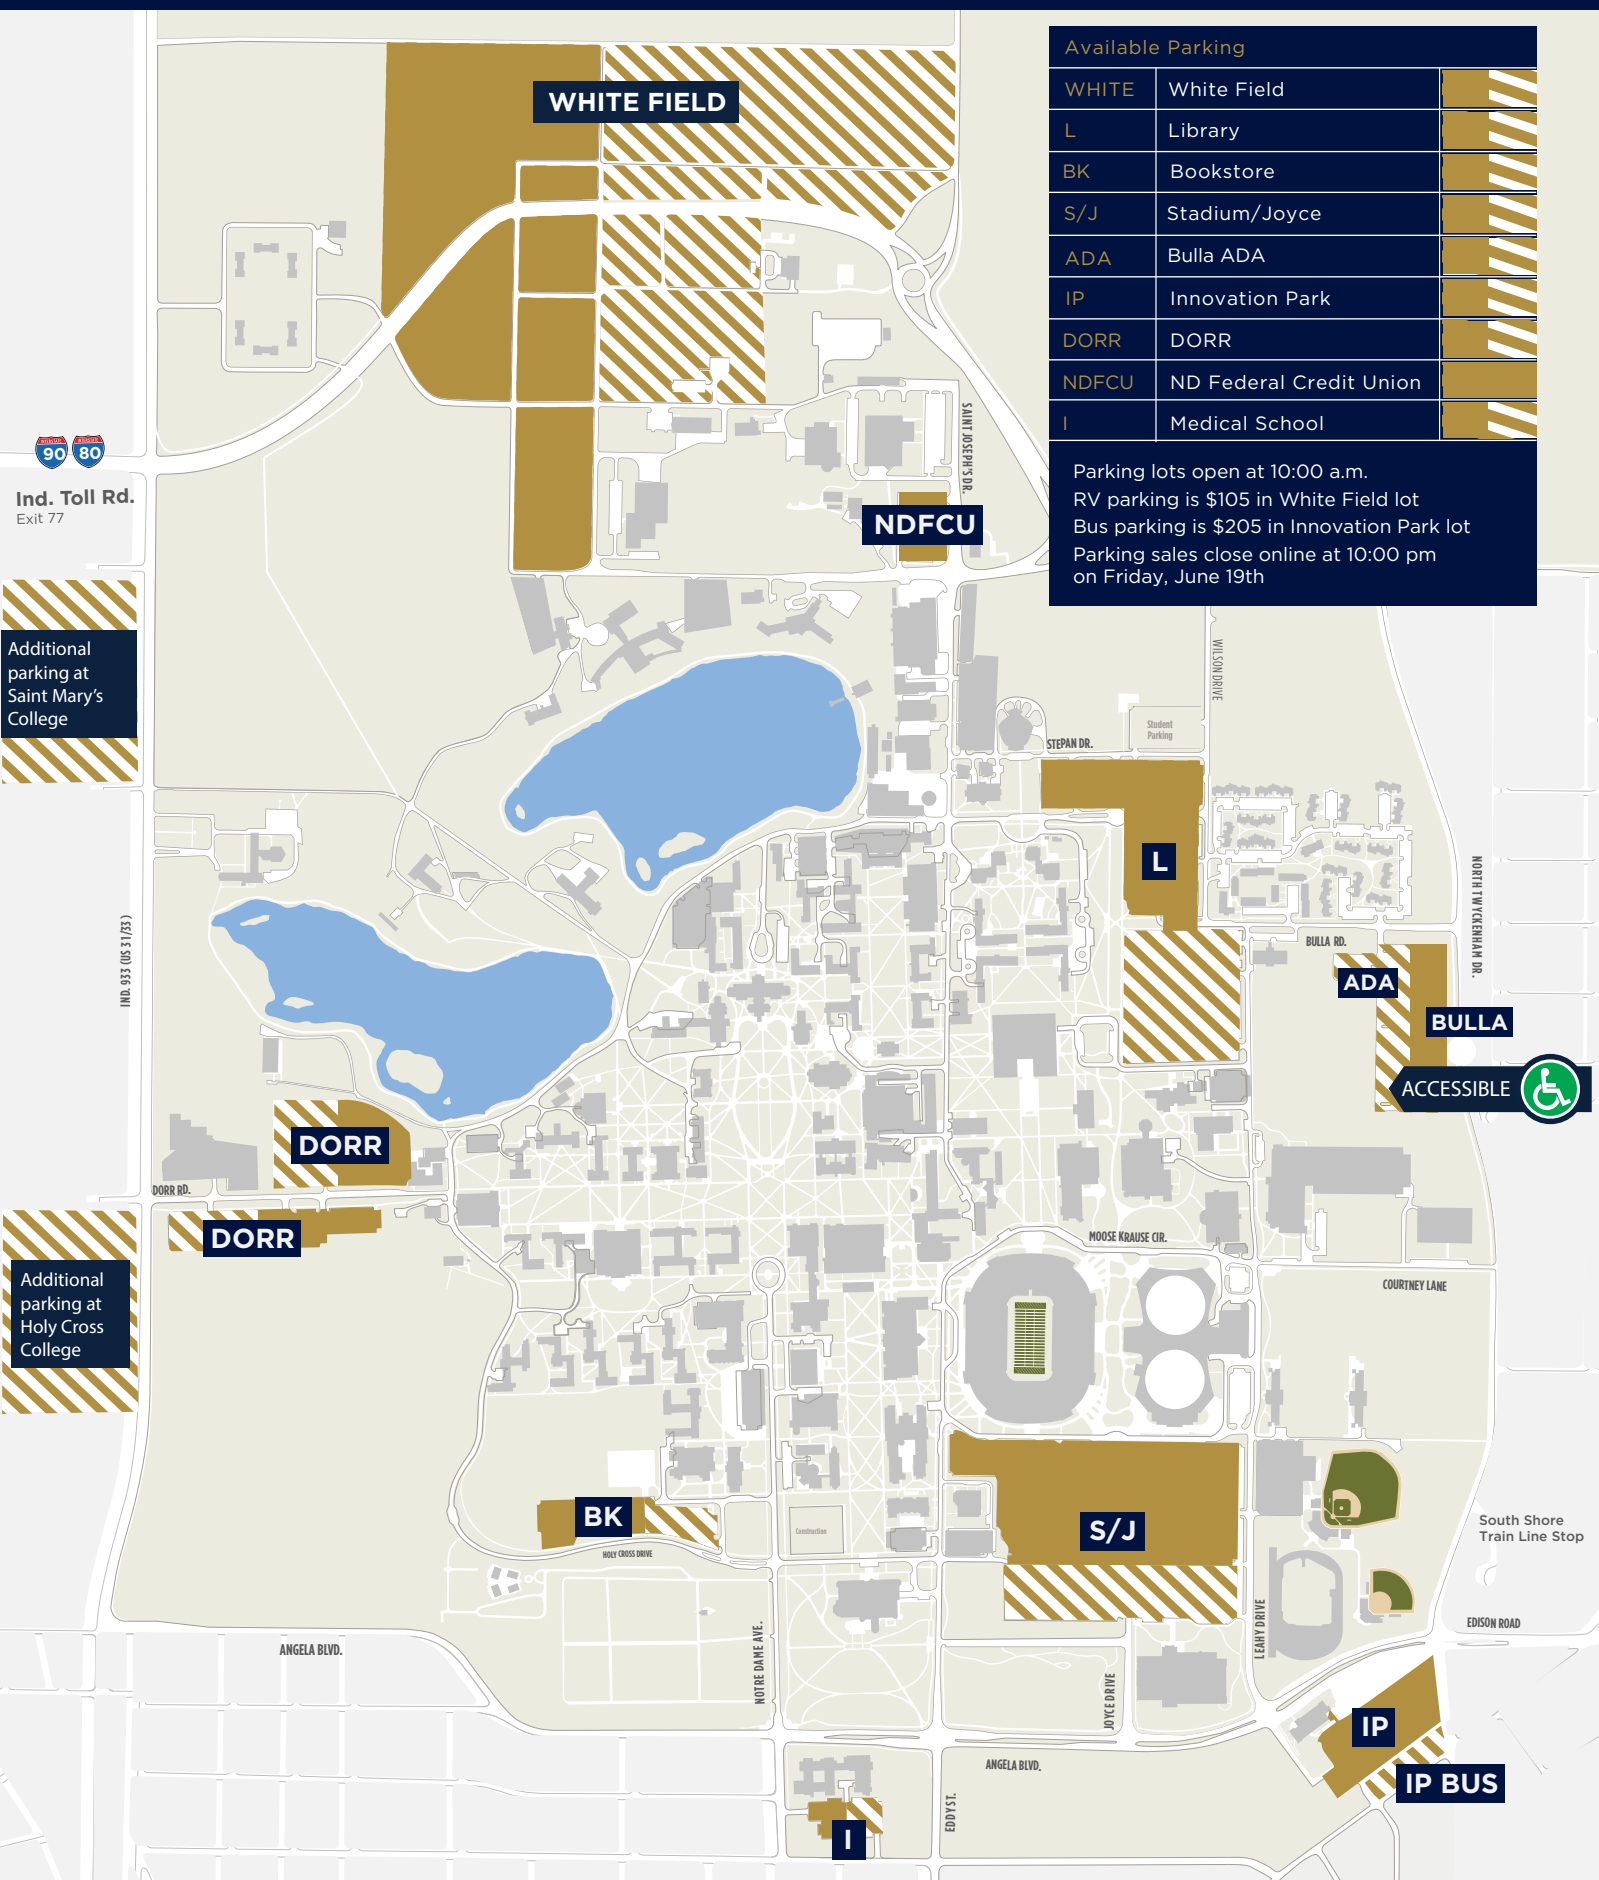

Parking lots open at 10:00 a.m.  
RV parking is \$105 in White Field lot  
Bus parking is \$205 in Innovation Park lot  
Parking sales close online at 10:00 pm on Friday, June 19th

Ind. Toll Rd.  
Exit 77

Additional parking at Saint Mary's College

Additional parking at Holy Cross College

South Shore Train Line Stop

EDISON ROAD

LEAHY DRIVE

ANGELA BLVD.

EDDY ST.

COURTNEY LANE

MOOSE KRAUSE CIR.

STEPAN DR.

WILSON DRIVE

STUDENT PARKING

SANCTUARY DR.

JOYCE DRIVE

NOTRE DAME AVE.

ANGELA BLVD.

DORR RD.

IND. 933 (US 31/52)

IND. 90 80