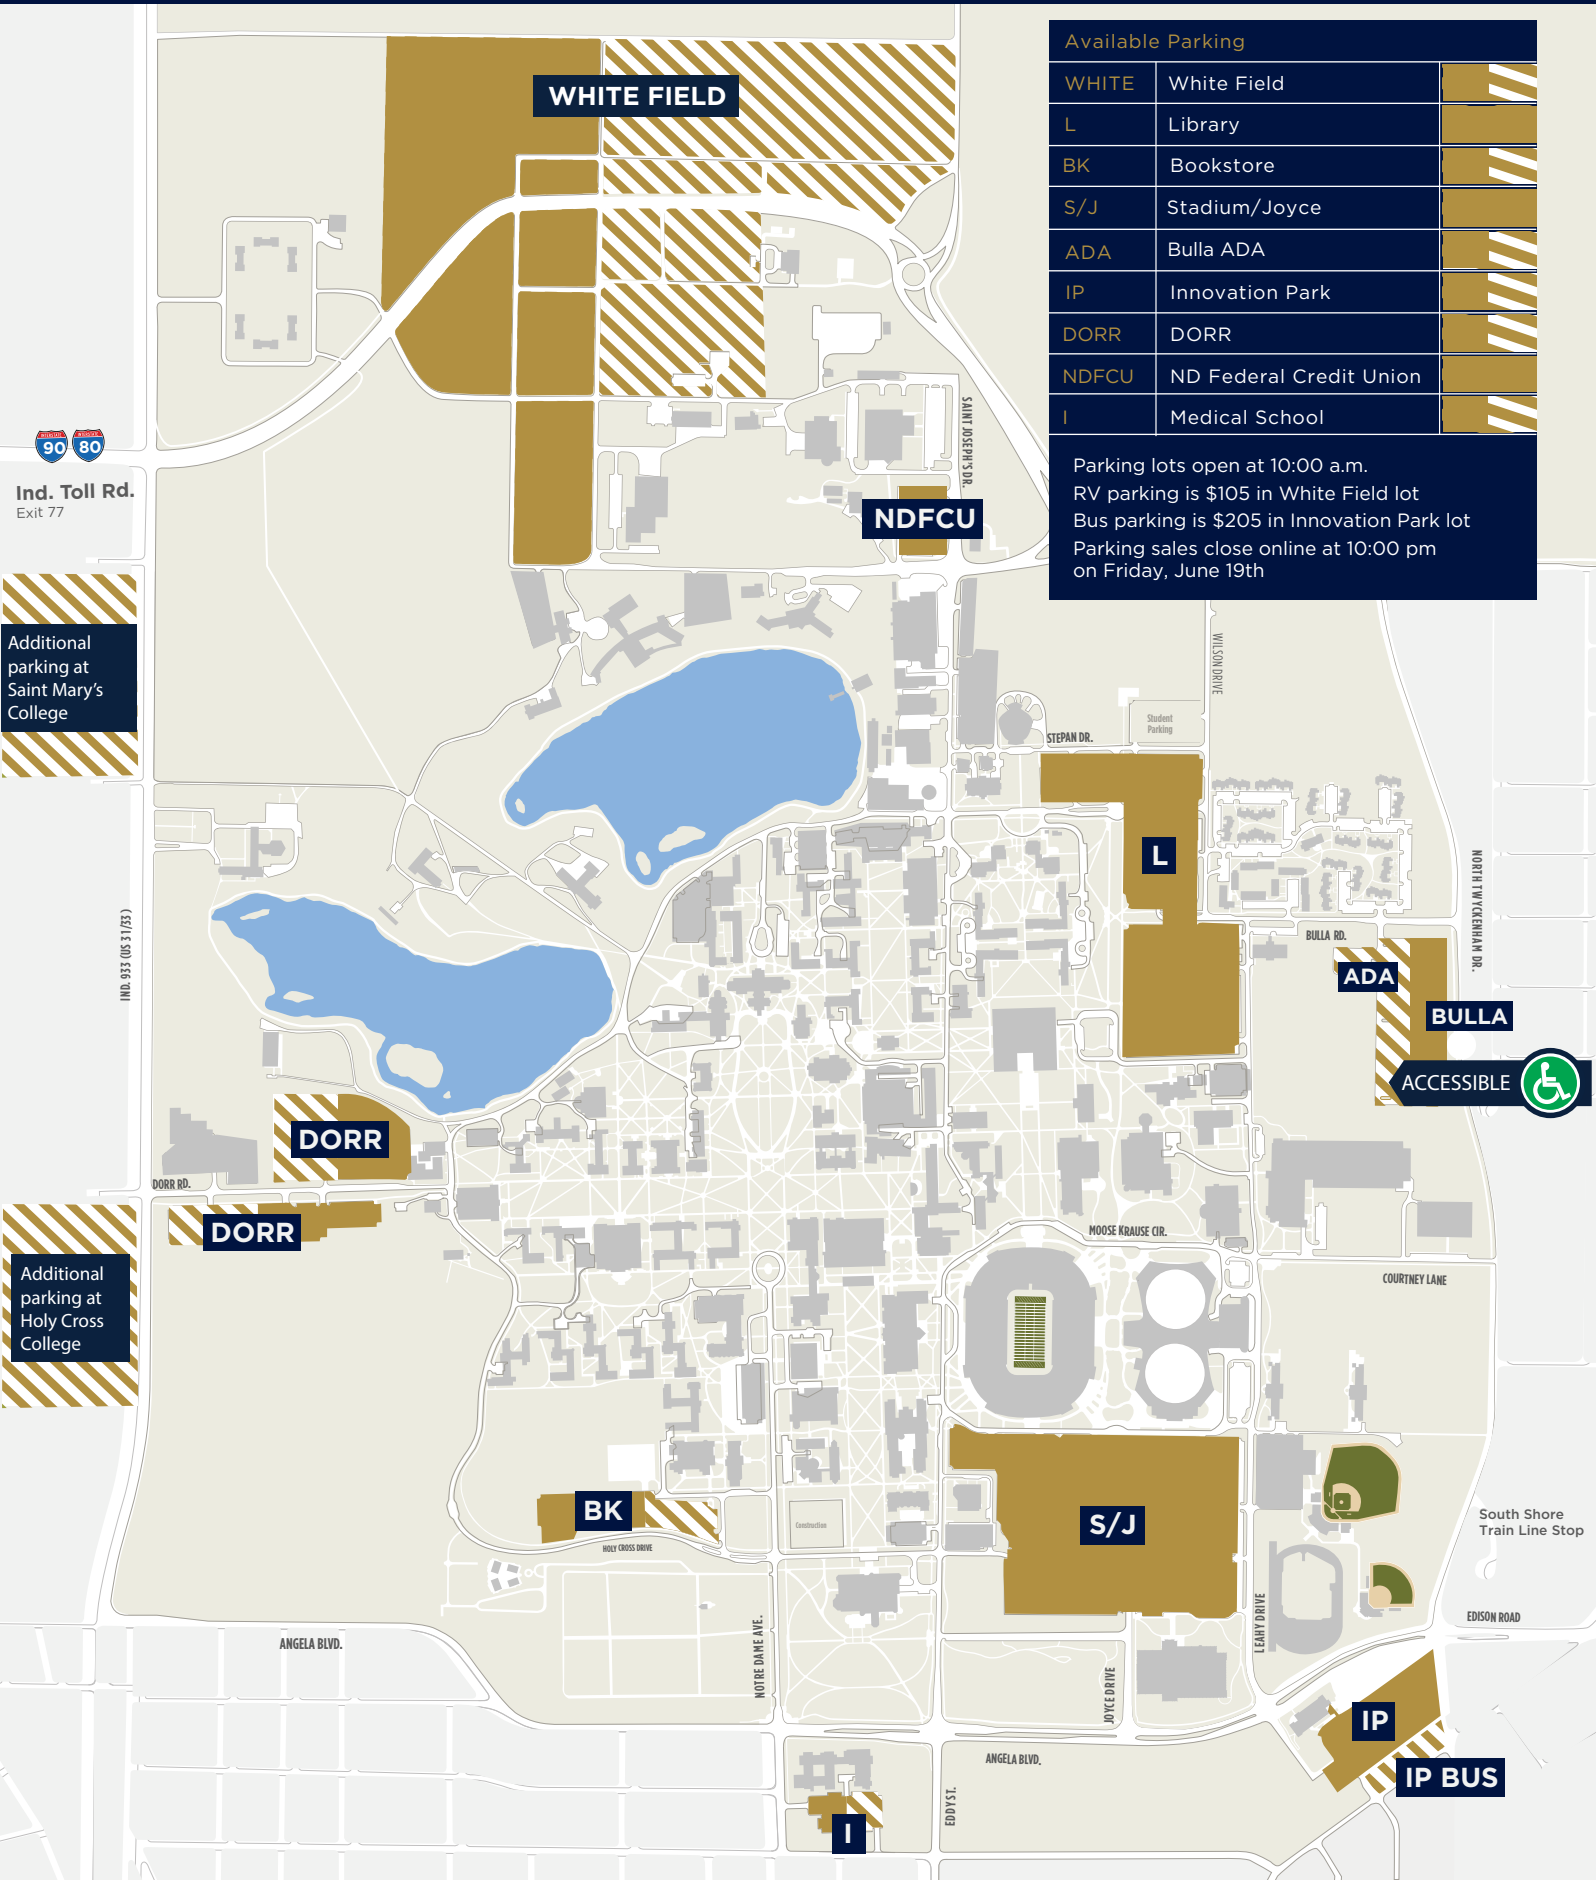

Billy Joel at Notre Dame

PARKING

Pay upon entry
- no parking pass required

Pre-purchase available
- parking pass required for entry

Available Parking

WHITE	White Field	
L	Library	
BK	Bookstore	
S/J	Stadium/Joyce	
ADA	Bulla ADA	
IP	Innovation Park	
DORR	DORR	
NDFCU	ND Federal Credit Union	
I	Medical School	

Parking lots open at 10:00 a.m.
RV parking is \$105 in White Field lot
Bus parking is \$205 in Innovation Park lot
Parking sales close online at 10:00 pm
on Friday, June 19th

Ind. Toll Rd.
Exit 77

Additional parking at Saint Mary's College

Additional parking at Holy Cross College

South Shore Train Line Stop