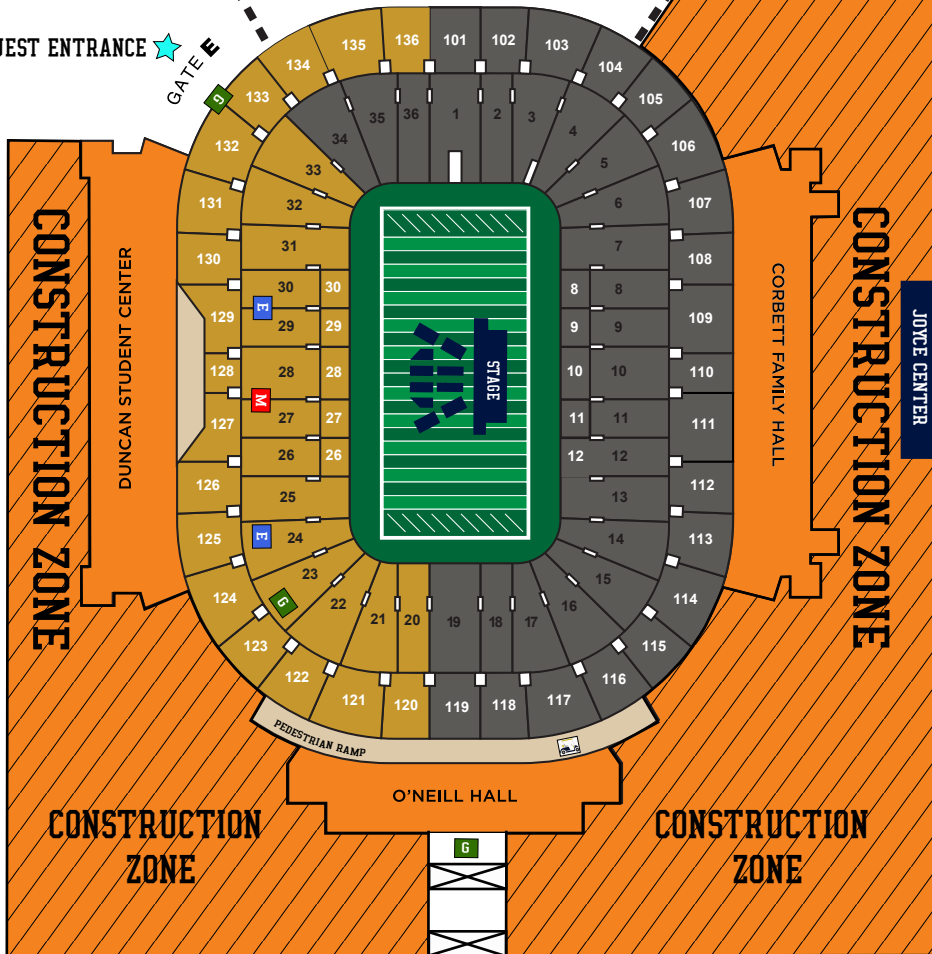

2017 COMMENCEMENT STADIUM GATE ACCESS

GATES C & E OPEN AT 7AM

STUDENT
COMMENCEMENT
PROCESSION

GUEST ENTRANCE  GATE E

GATE E

GATE C - Frank Leahy 
GUEST ENTRANCE

-  TENT
-  GUEST ENTRANCE
-  CONSTRUCTION ZONE
-  ELEVATOR
-  GUEST SERVICE BOOTH
-  MEDICAL
-  SECURITY FENCING (NO ACCESS)
-  GUEST SEATING
-  LIMITED MOBILITY COURTESY CARTS

*PLEASE NOTE: GUEST ENTRANCES ARE ON THE WEST SIDE OF THE STADIUM.
"IF YOU SEE SOMETHING. SAY SOMETHING." PLEASE CALL: 574-631-5555.
FOR STADIUM PROHIBITED ITEMS. VISIT COMMENCEMENT.ND.EDU.