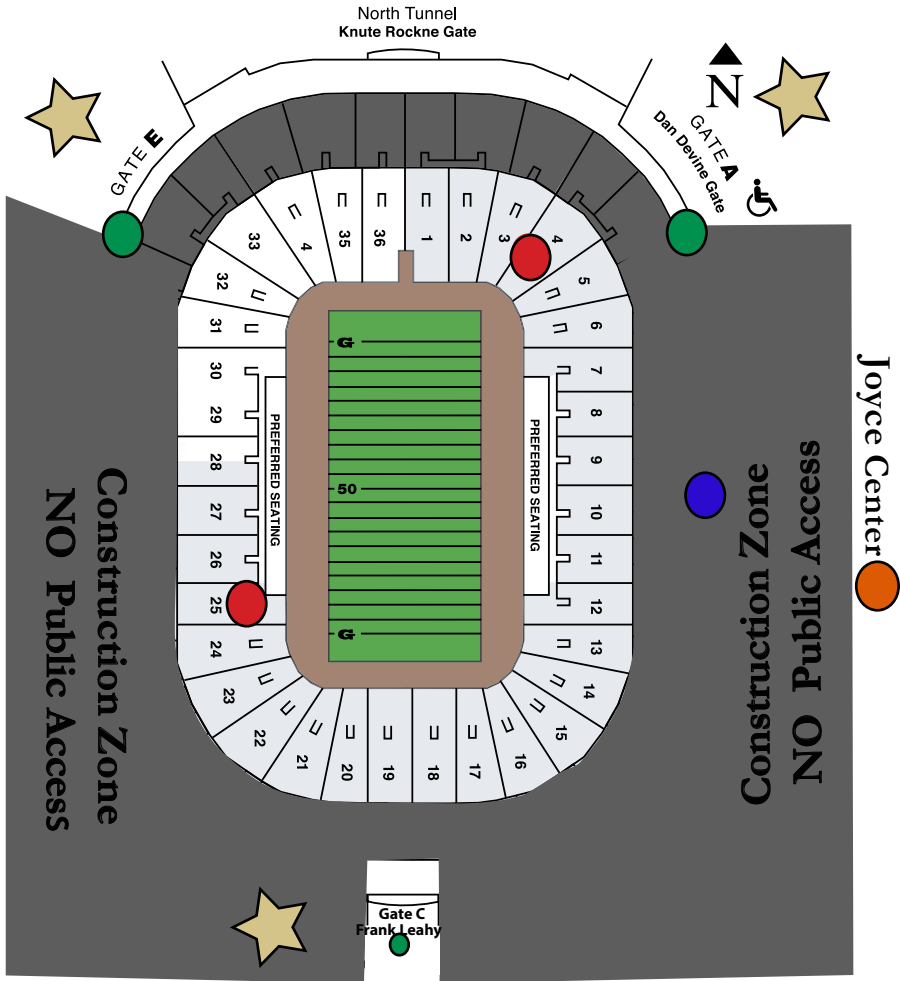

Blue Gold 2016 Stadium Gate Access

 Murnane Family Ticket Office
Gate 9 Purcell Pavillion at Joy Center

 Public Elevator

 Guest Services Booth

 Medical

 Gates A, C, E open to public at 11:30 am