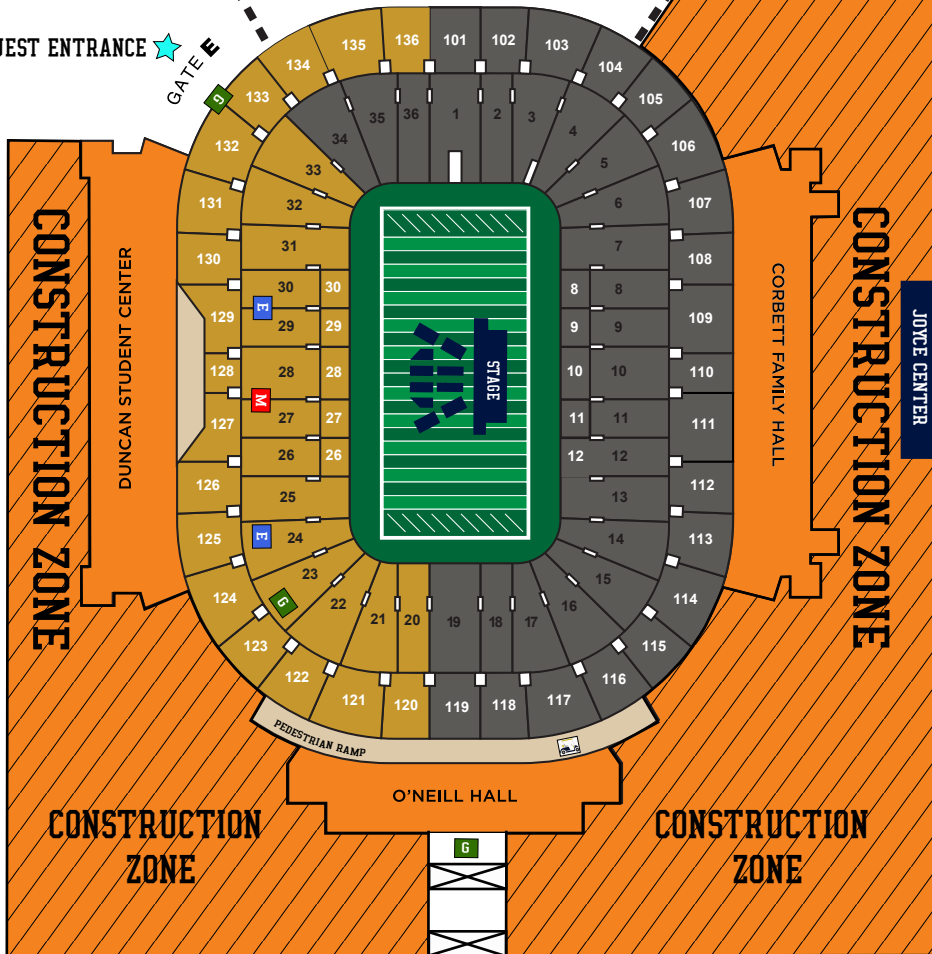

# 2017 COMMENCEMENT STADIUM GATE ACCESS

## GATES C & E OPEN AT 7AM

GUEST ENTRANCE 

GATE E 

GATE C - Frank Leahy 

-  TENT
-  GUEST ENTRANCE
-  CONSTRUCTION ZONE
-  ELEVATOR
-  GUEST SERVICE BOOTH
-  MEDICAL
-  SECURITY FENCING (NO ACCESS)
-  GUEST SEATING
-  LIMITED MOBILITY COURTESY CARTS

**\*PLEASE NOTE: GUEST ENTRANCES ARE ON THE WEST SIDE OF THE STADIUM.  
 "IF YOU SEE SOMETHING. SAY SOMETHING." PLEASE CALL: 574-631-5555.  
 FOR STADIUM PROHIBITED ITEMS. VISIT COMMENCEMENT.ND.EDU.**